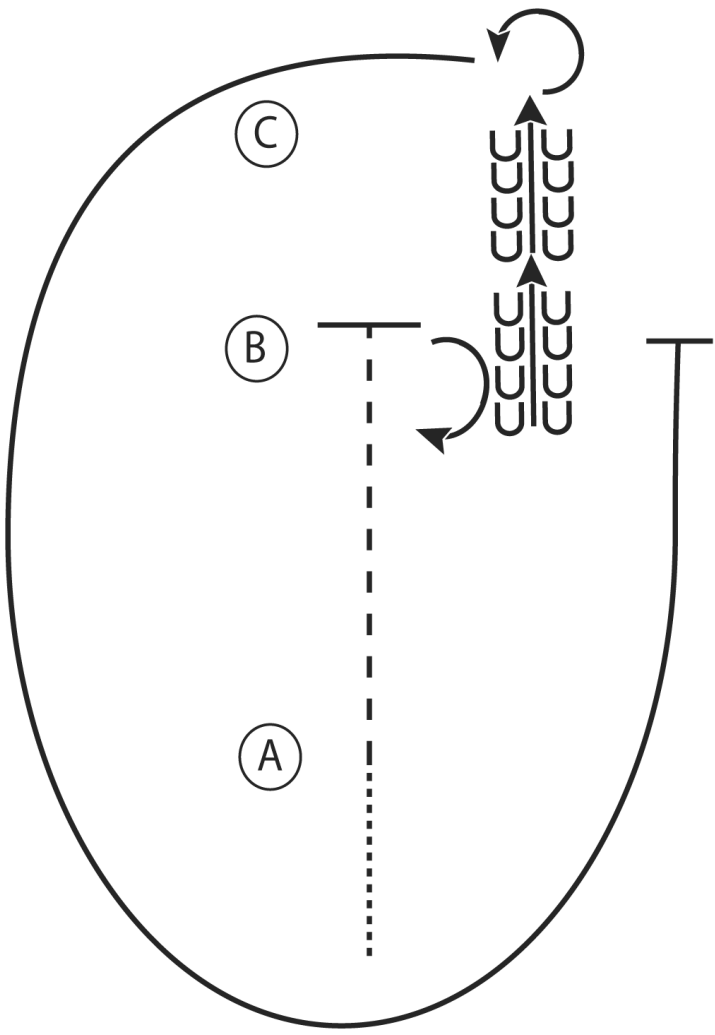

## Equit Western 14-18

Show Date: 08-04-2018

www.HorseShowPatterns.com

www.HorseShowPatterns.com

1. Walk to A
2. Jog A to B
3. Stop at B and perform a 180 degree turn to the right
4. Back to C
5. At C perform a 270 degree turn to the left
6. Lope a circle around A, returning to B
7. Stop at B